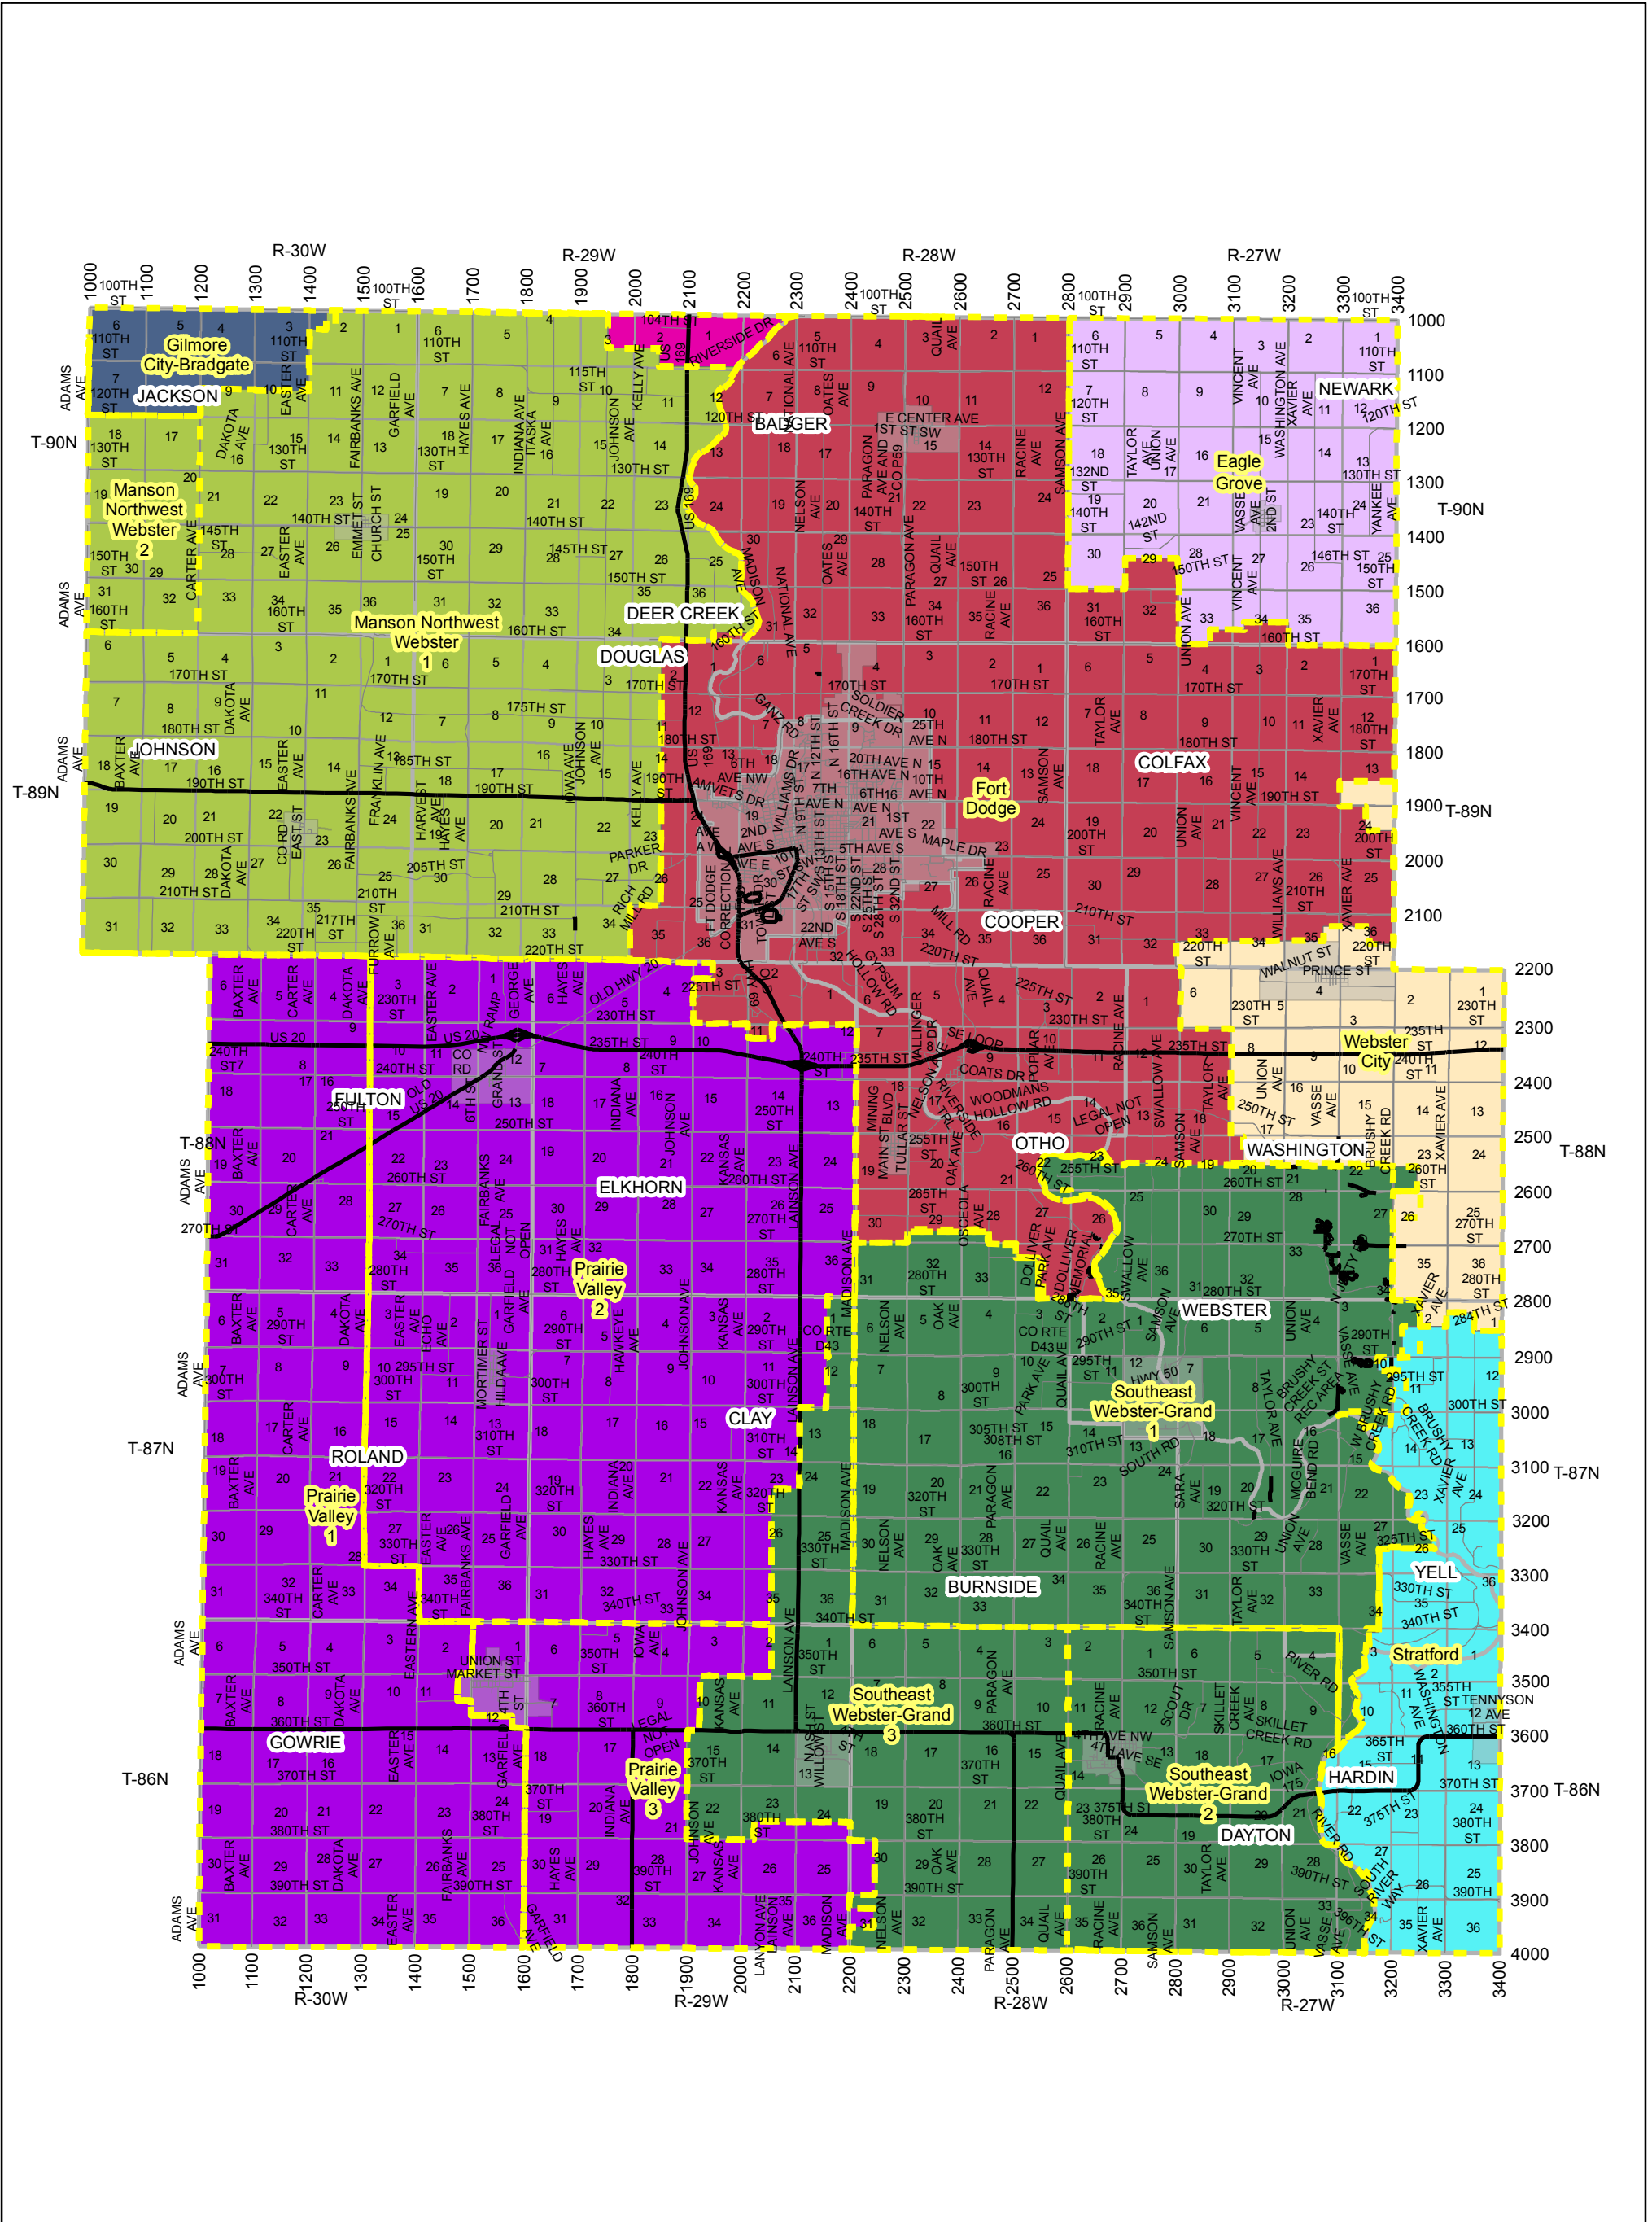

WEBSTER COUNTY SCHOOL DISTRICTS

Webster County GIS Department
 Courthouse
 Fort Dodge, Ia 50501
 Prepared: August 2013

This map does not represent a survey.
 No liability is assumed for the
 accuracy of the data delineated herein
 either expressed or implied by
 Webster County or its employees.

Address_Range
 STR_Numbers

Webster County School Dist 2010
 Townships

1 inch = 15,165 feet