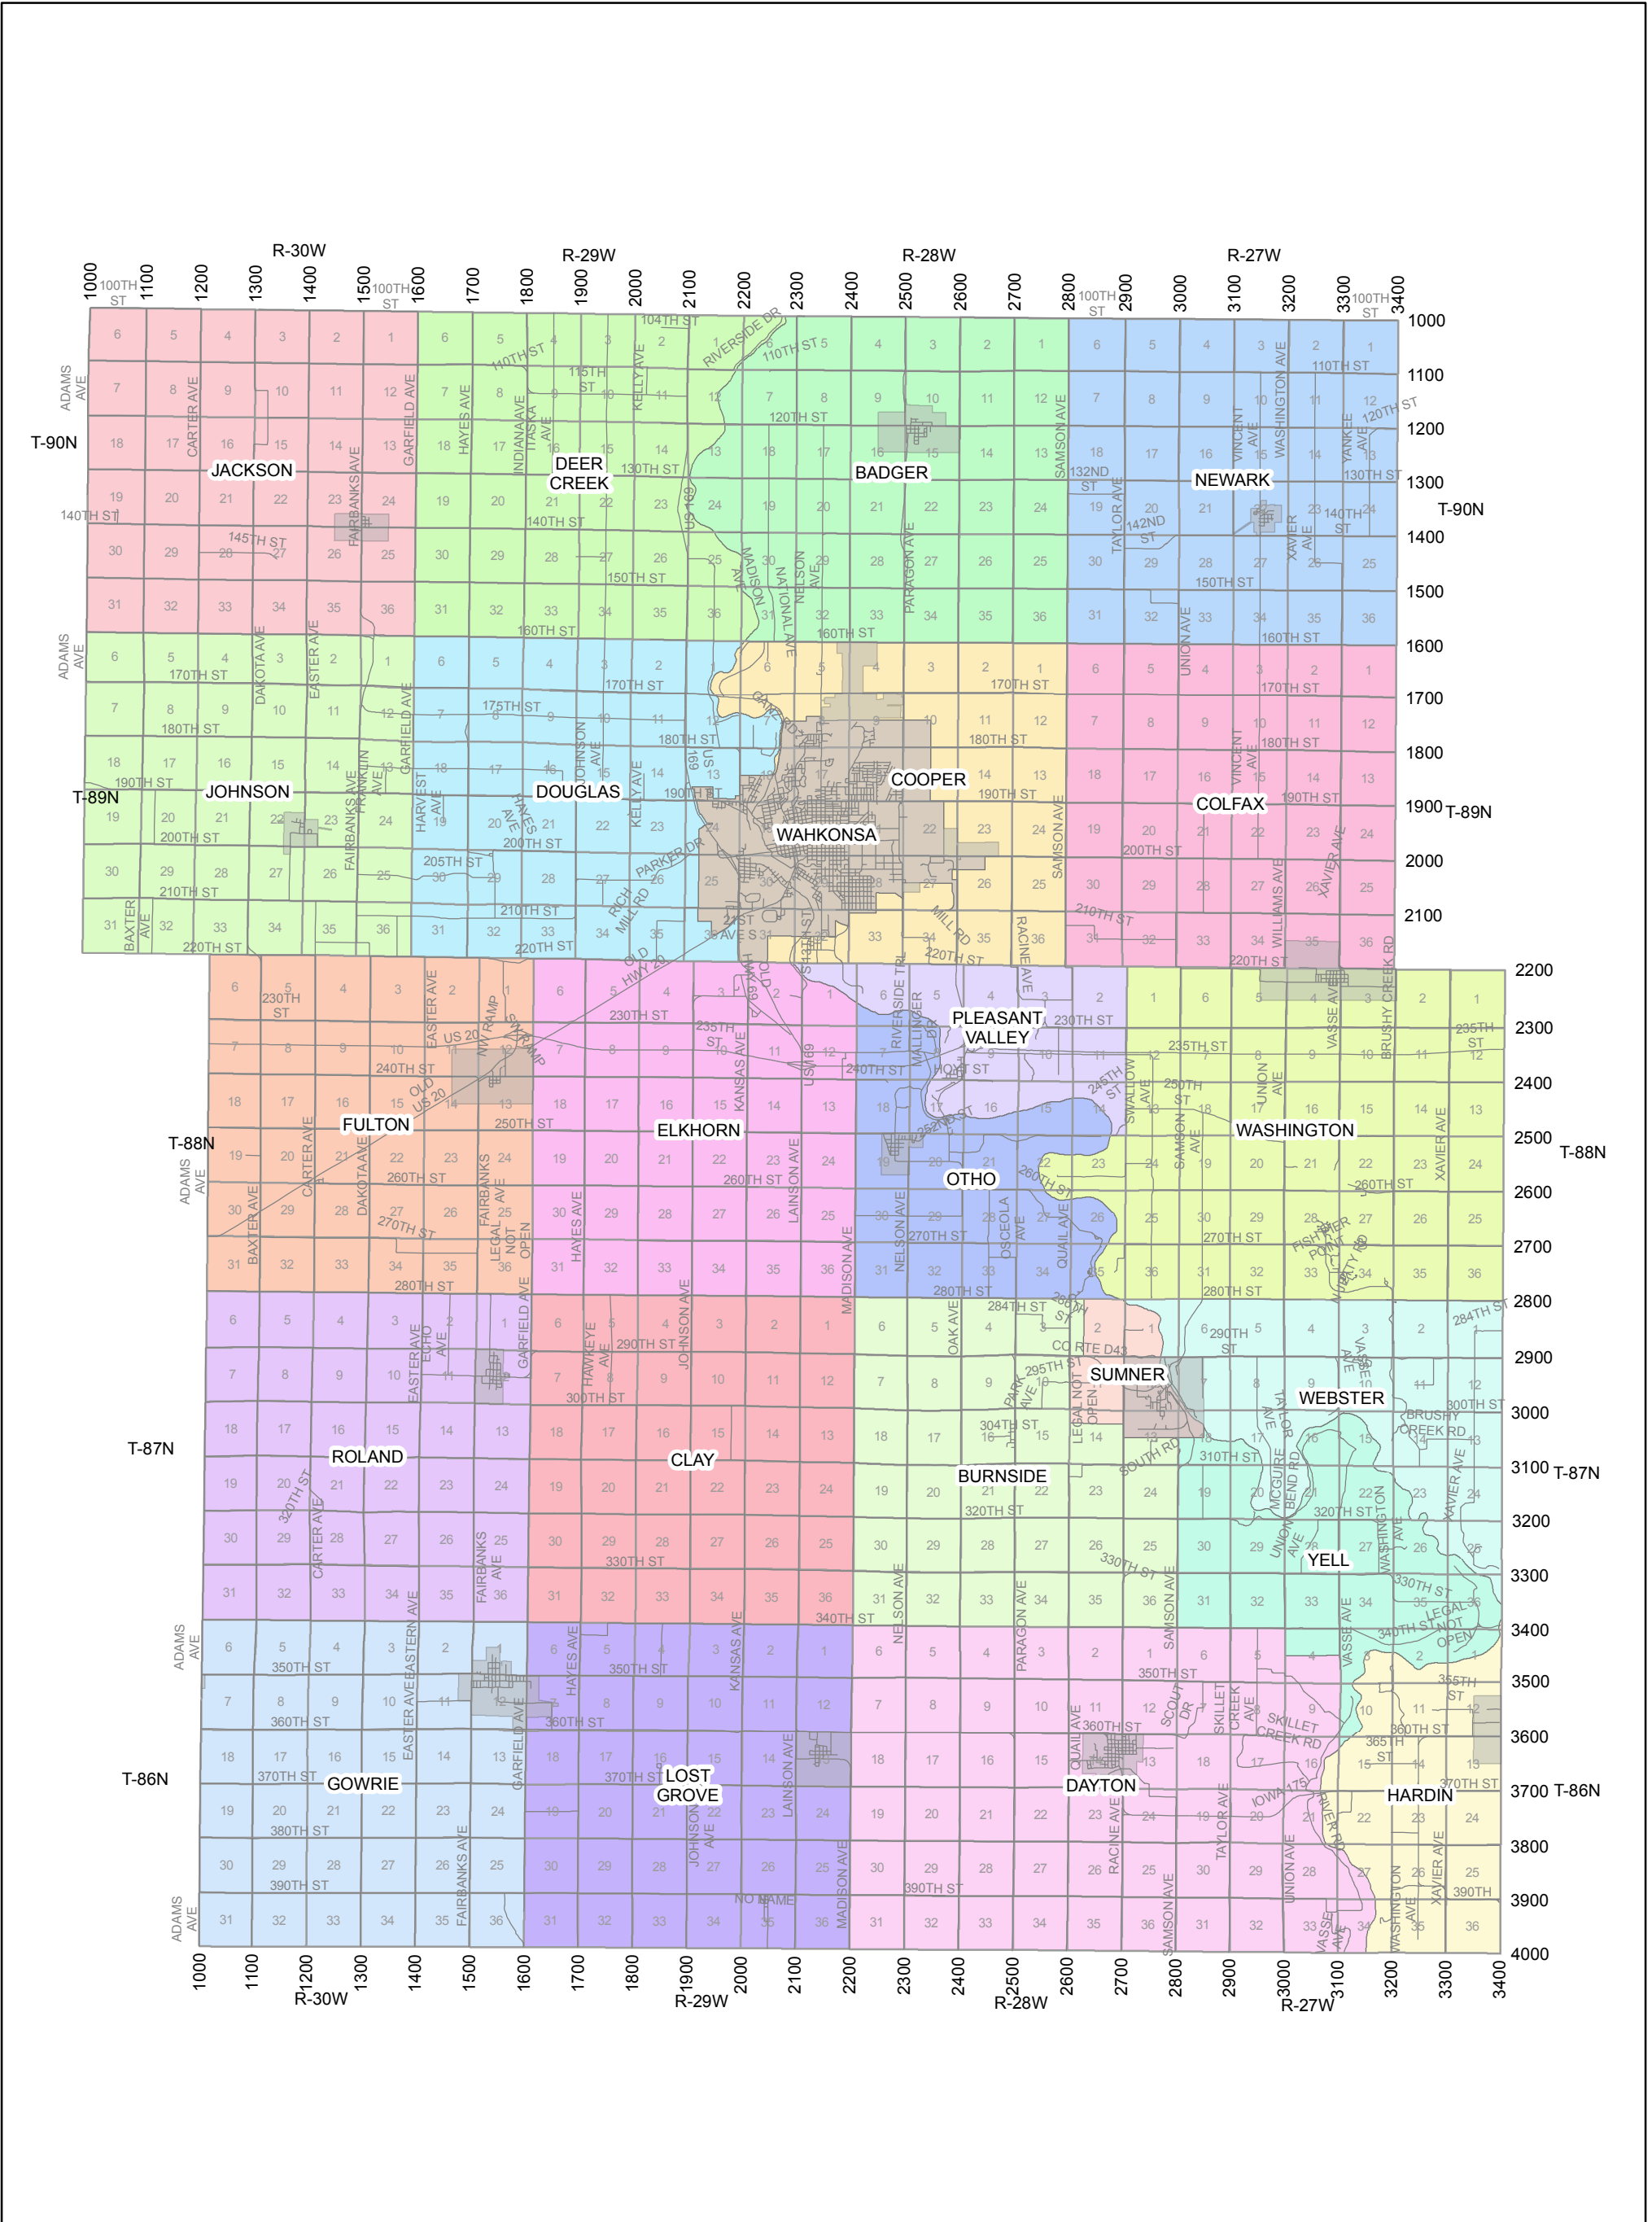

# WEBSTER COUNTY

Webster County GIS Department  
 Courthouse  
 Fort Dodge, Ia 50501  
 Prepared: August 2013

This map does not represent a survey.  
 No liability is assumed for the  
 accuracy of the data delineated herein  
 either expressed or implied by  
 Webster County or its employees.

1 inch = 15,165 feet