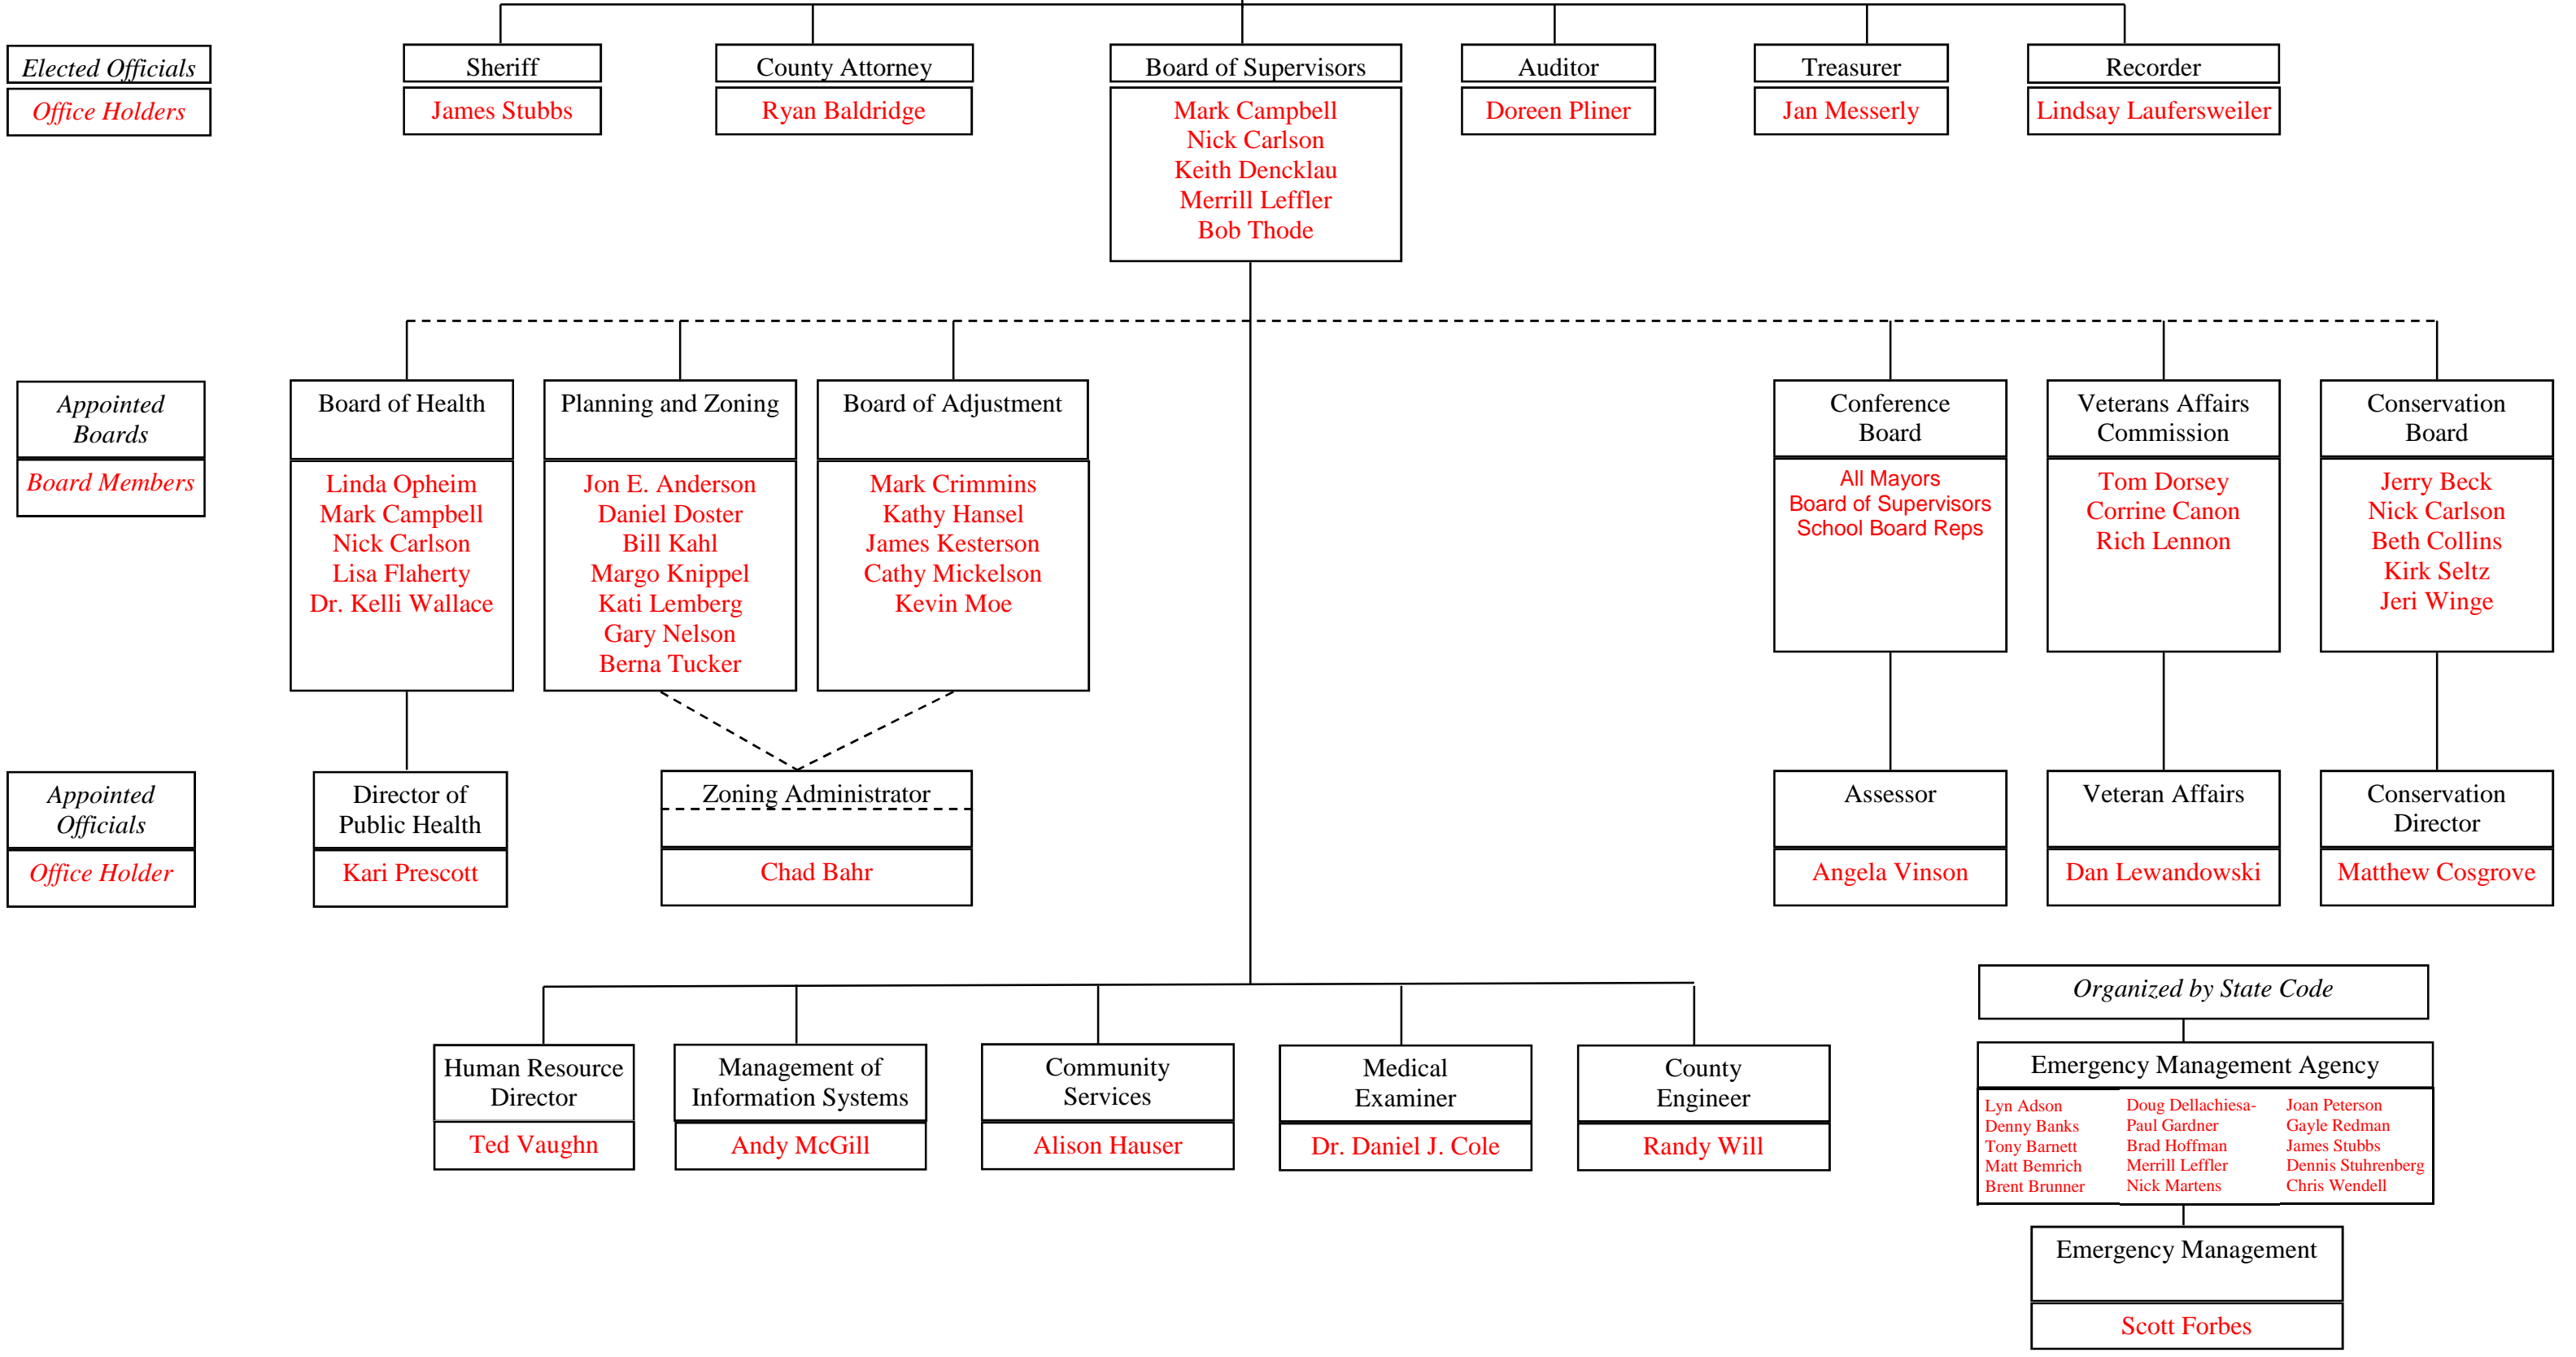

Voters of Webster County

Elected Officials
Office Holders

Appointed Boards
Board Members

Appointed Officials
Office Holder

Organized by State Code

Emergency Management Agency

Lyn Adson	Doug Dellachiesa-	Joan Peterson
Denny Banks	Paul Gardner	Gayle Redman
Tony Barnett	Brad Hoffman	James Stubbs
Matt Bemrich	Merrill Leffler	Dennis Stuhrenberg
Brent Brunner	Nick Martens	Chris Wendell

Emergency Management

Scott Forbes

Voters of Webster County